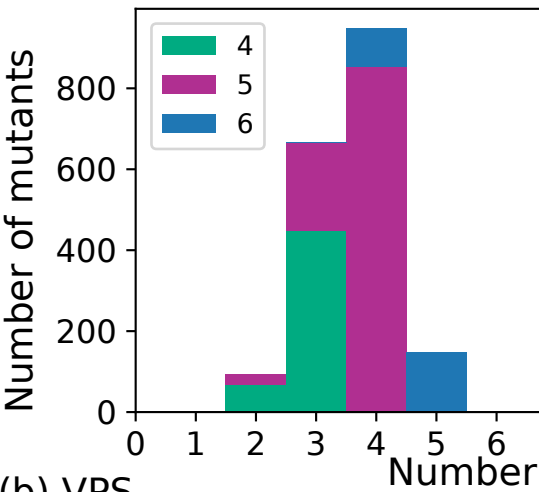

(a) VS-FL Rescued Mutants

Synthetic Lethals

(b) VPS

Synthetic Lethals